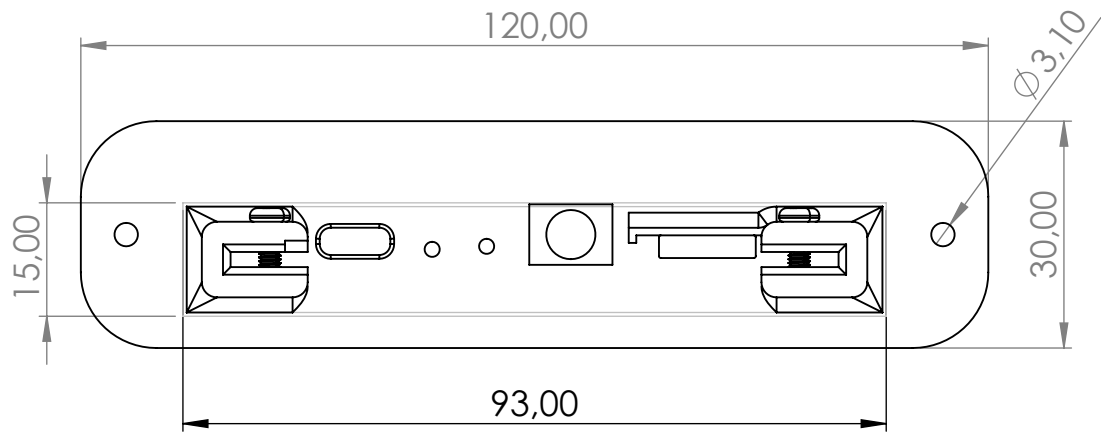

6 5 4 3 2 1

D
C
B
A

D
C
B
A

**LEITERKARTEN
PIRATEN**

UNLESS OTHERWISE SPECIFIED: DIMENSIONS ARE IN MILLIMETERS SURFACE FINISH: TOLERANCES: LINEAR: ANGULAR:				FINISH:		DEBURR AND BREAK SHARP EDGES		DO NOT SCALE DRAWING		REVISION	
								Leiterkartenpiraten GmbH			
								TITLE: Bohrschablone			
								DWG. NO.		A4	
								SCALE: 1:1		SHEET 1 OF 1	
DRAWN: Sebastian				SIGNATURE:		DATE: 02122020					
CHK'D: Stephan						DATE: 02122020					
APPV'D:											
MFG:											
Q.A:						MATERIAL:					
						WEIGHT:					